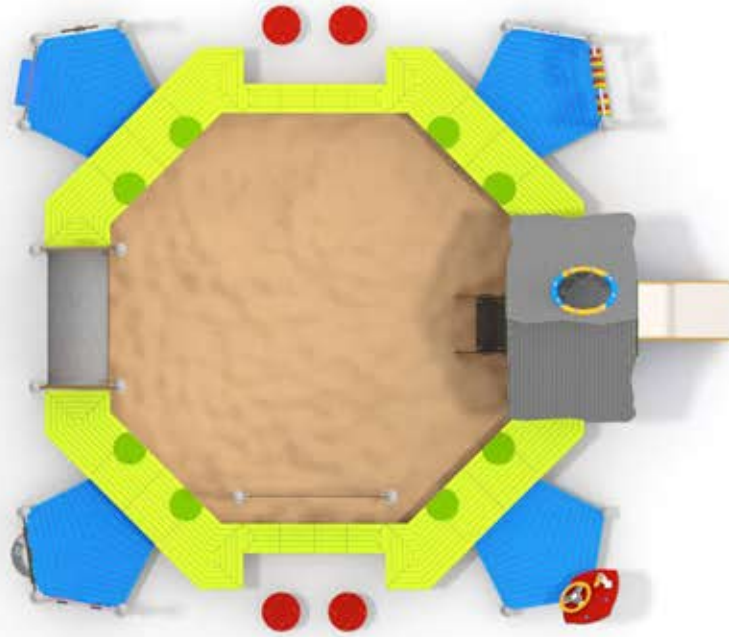

7043

SLIDING

FUN

INTEGRATION

7043

## PRODUCT DESCRIPTION

Dimensions: 660 x 578 cm  
Impact area: 1010 x 878 cm  
Overall Height: 219 cm  
Platform Height: 23, 39, 59 cm  
Free Fall Height: 59 cm

Availability of spare parts: YES  
Product compliant with EN 1176-1:2017: YES  
Age group: 1 - 8 years

You must pay attention to the direction of the location of the slide made of stainless steel. The steel part of the slide cannot be directed to the south because it may up (get very hot).