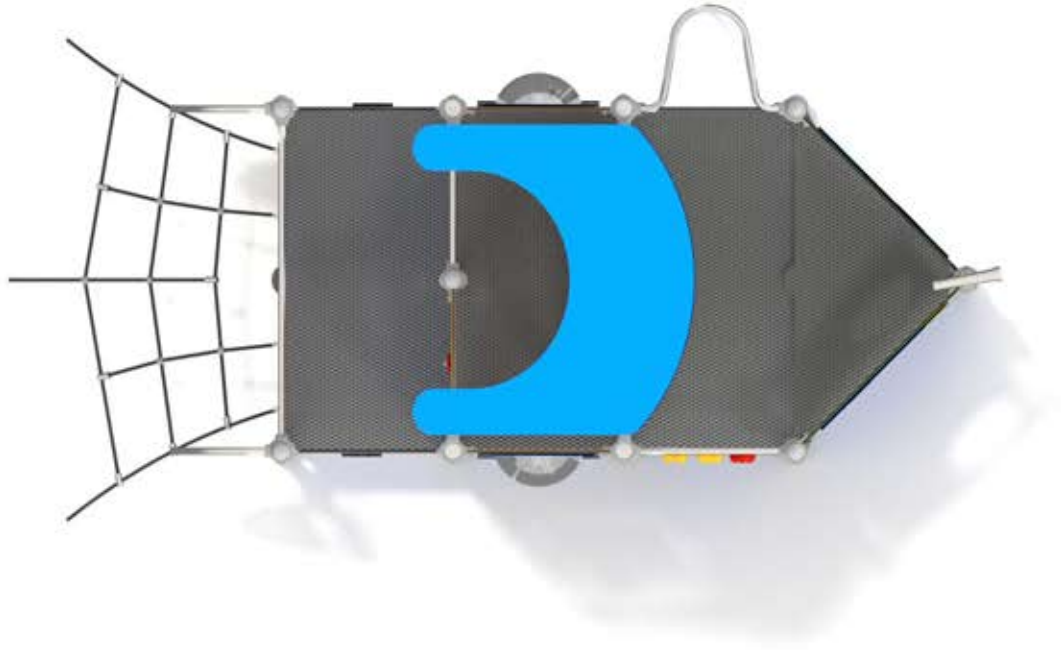

4076

CLIMBING

FUN

INTEGRATION

4076

PRODUCT DESCRIPTION

Dimensions: 465 x 241 cm
Impact area: 765 x 541 cm
Overall Height: 328 cm
Free Fall Height: 90 cm

Availability of spare parts: YES
Product compliant with EN 1176-2008: YES
Age group: 3 - 12 years