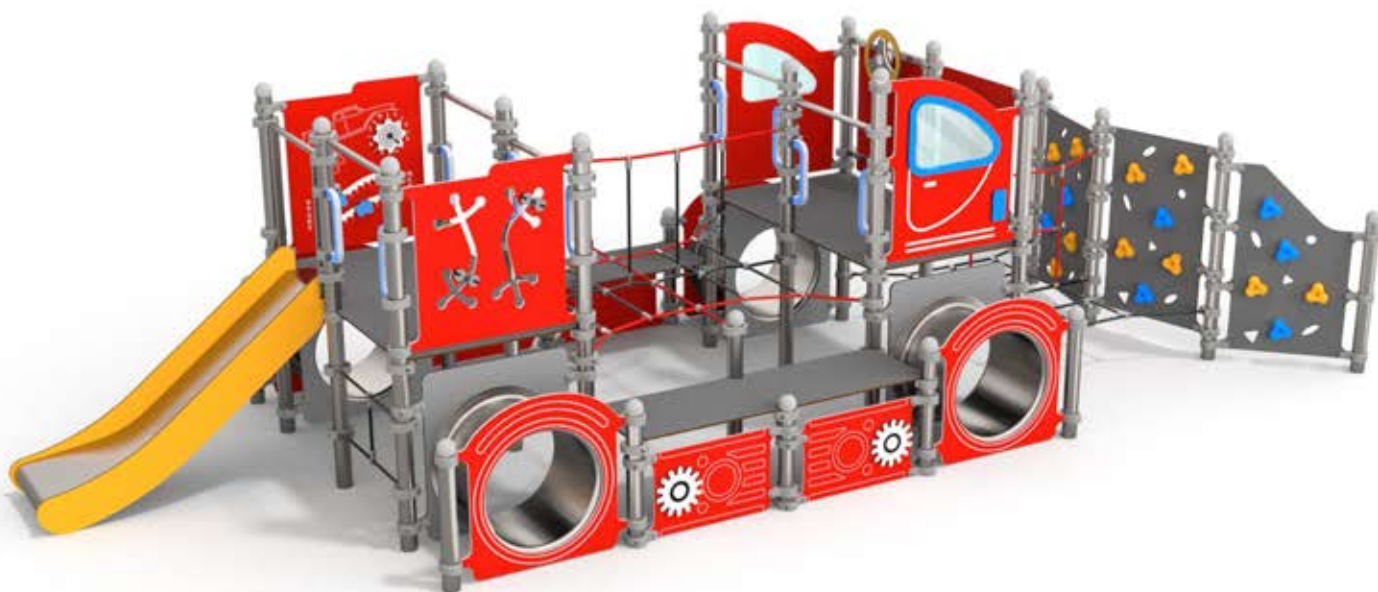

4045

CLIMBING

SLIDING

INTEGRATION

4045

PRODUCT DESCRIPTION

Dimensions: 266 x 685 cm
Impact area: 566x 1035 cm
Overall Height: 188 cm
Free Fall Height: 120 cm

Availability of spare parts: YES
Product compliant with EN 1176-2008: YES
Age group: 3 - 12 years

You must pay attention to the direction of the location of the slide made of stainless steel. The steel part of the slide cannot be directed to the south because it may up (get very hot).