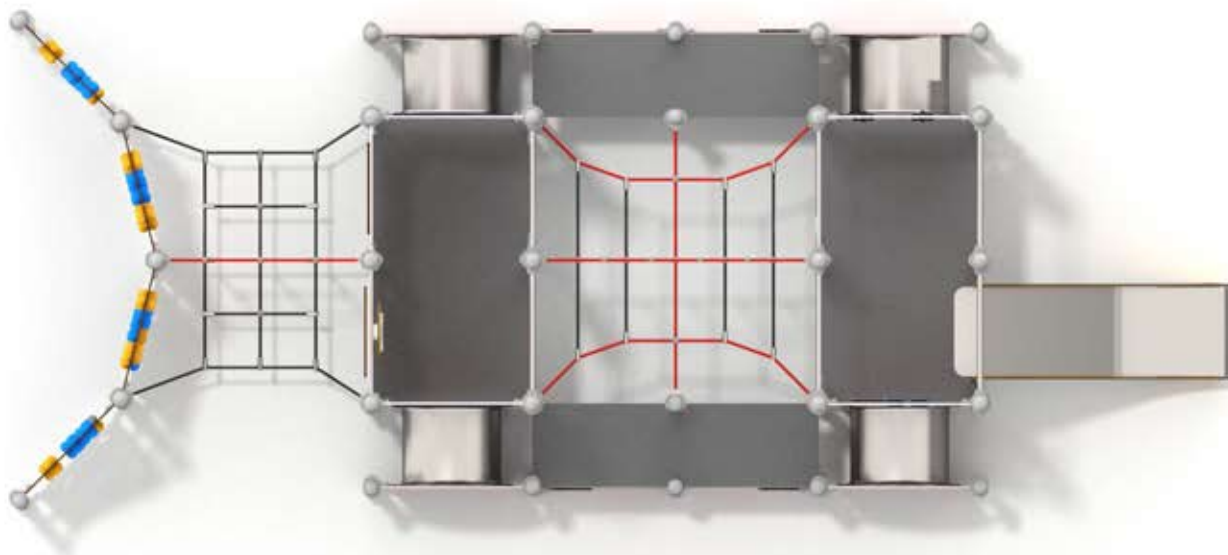

4045

CLIMBING

SLIDING

INTEGRATION

4045

PRODUCT DESCRIPTION

Dimensions: 266 x 685 cm
Impact area: 566x 1035 cm
Overall Height: 188 cm
Free Fall Height: 120 cm

Availability of spare parts: YES
Product compliant with EN 1176-2008: YES
Age group: 3 - 12 years

You must pay attention to the direction of the location of the slide made of stainless steel. The steel part of the slide cannot be directed to the south because it may up (get very hot).