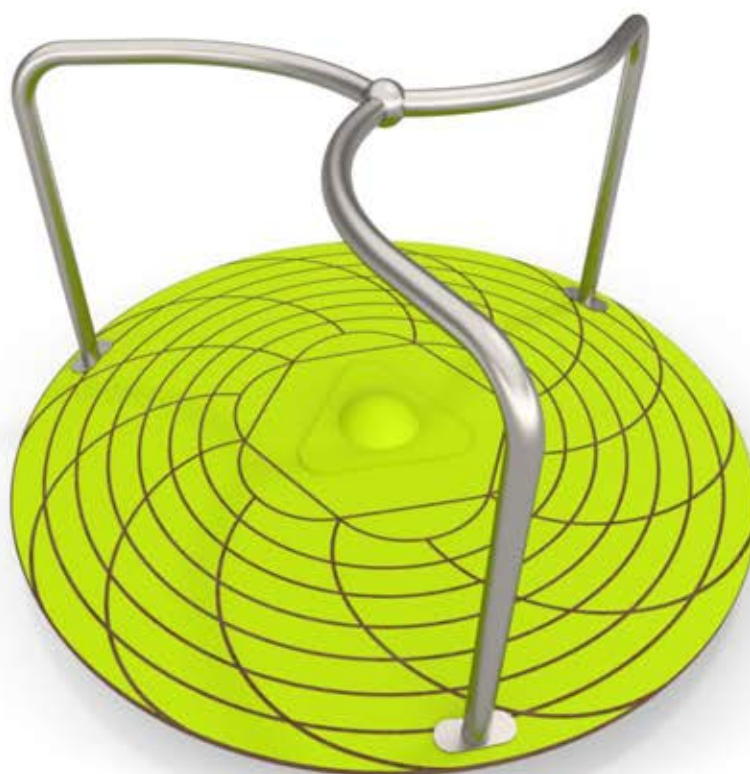

4003

FUN

INTEGRATION

## PRODUCT DESCRIPTION

Dimensions: 122 x 122 cm  
Safety zone: 522 x 522 cm  
Overall height: 69 cm  
Free fall height: 69 cm  
Product compliant with EN 1176-1:2008: YES  
Availability of spare parts: YES  
Age group: 3 - 12 years

SCALE 1:100