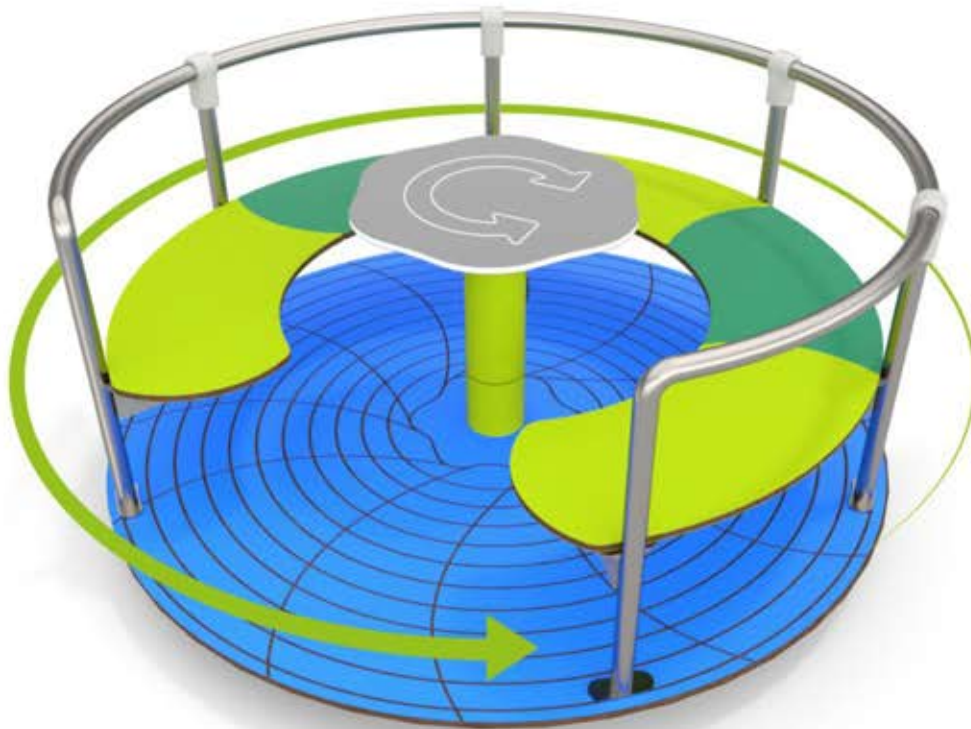

4002

FUN

INTEGRATION

PRODUCT DESCRIPTION

Dimensions: 150 x 150 cm
Safety zone: 550 x 550 cm
Overall height: 70 cm
Free fall height: 70 cm

Product compliant with EN 1176-1:2017: YES
Availability of spare parts: YES
Age group: 3 - 12 years