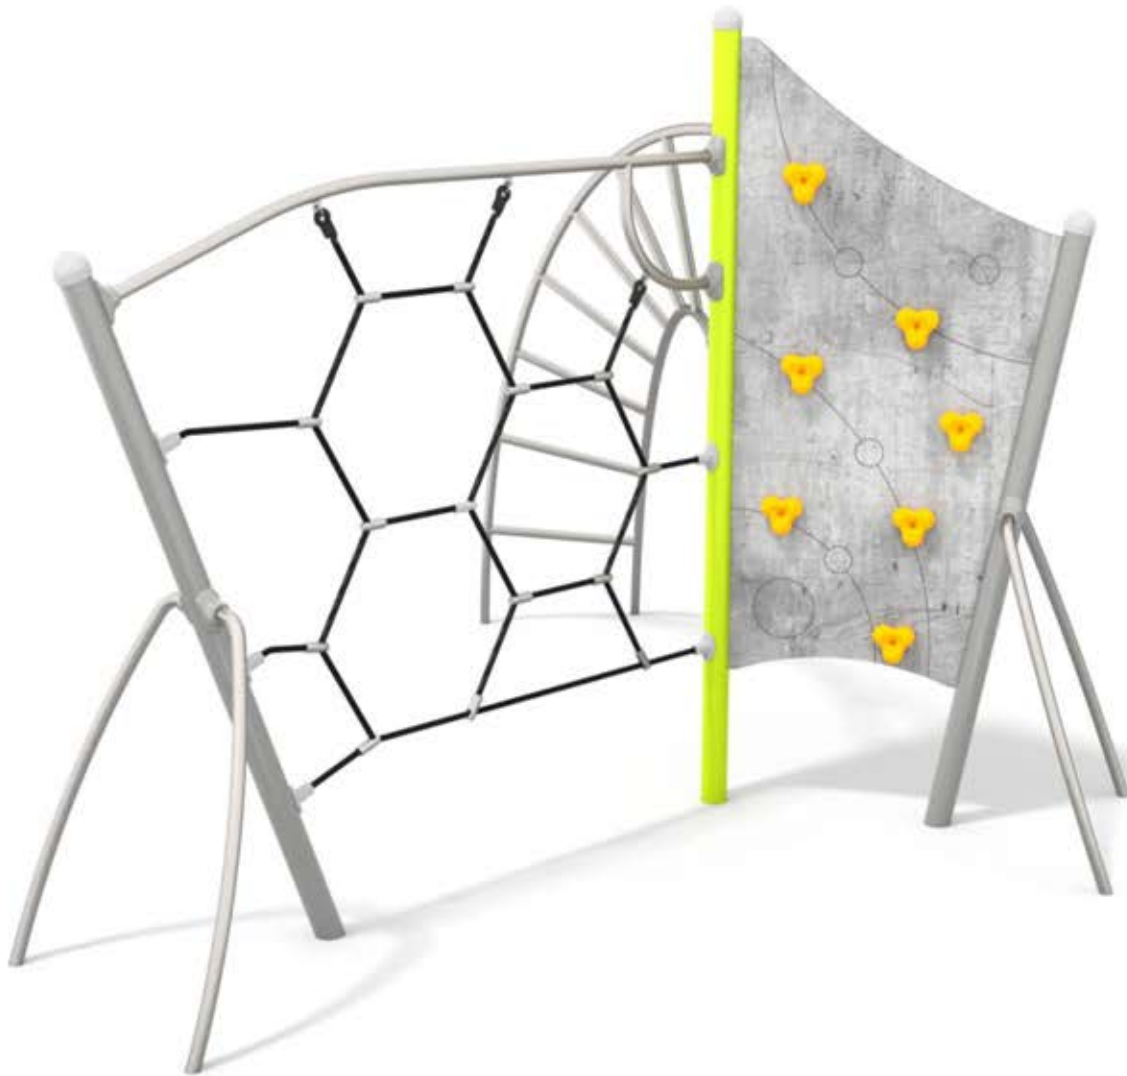

1718

CLIMBING

1718

CUMING

PRODUCT DESCRIPTION

Dimensions: 353 x 331 cm
Impact area: 719 x 663 cm
Overall Height: 232 cm
Free Fall Height: 200 cm

The heaviest element: 25 kg
The biggest element: 380 cm

Availability of spare parts: YES
Product compliant with EN 1176-1:2017: YES
Age group: 3 - 12 years