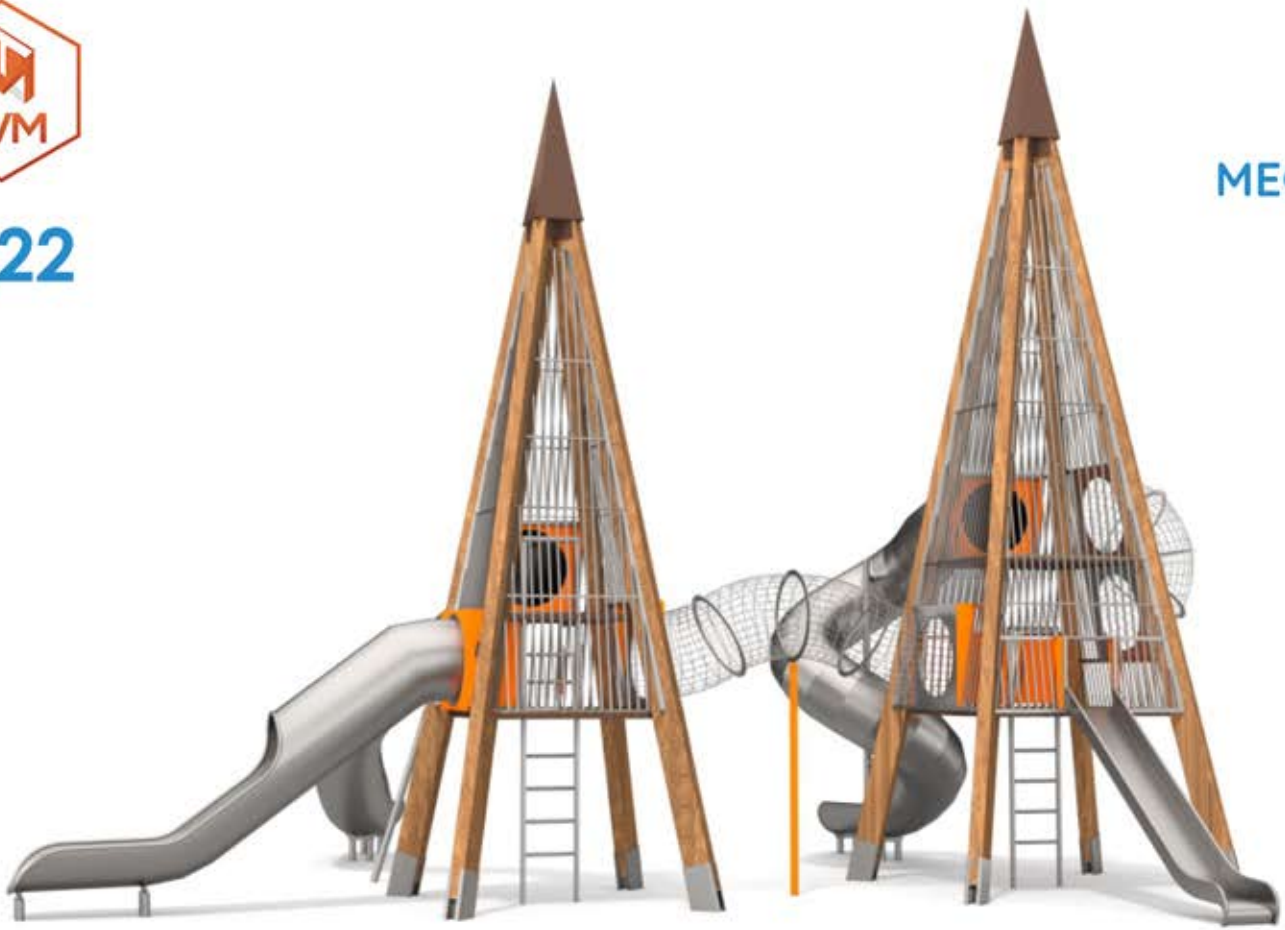

### INFORMATION ABOUT THE PRODUCT

Dimensions	1179 x 1056 cm
Safety zone	1429 x 1365 cm
Safety zone area	101.55 m <sup>2</sup>
Overall height	900 cm
Free fall height	189 cm
Amount of users	42
Product complies with EN 1176-1:2017-12	YES
Availability of spare parts	YES
Age range	3-12

According to EN 1176-1:2017-12 norm, the product requires applying a safety surface according to the product's free fall height.

1422

MEGA

**MATERIALS:**

**WOODEN CONSTRUCTION:** Conifer wood glued in layers with polyurethane glues. Wood parts processed in three-phased impregnation process. Anchors powder galvanized.

Solid construction made of stainless steel AISI 304.

**PANELS:** HDPE 15 MM

**PLATFORM:** STEEL SHEET GALVANIZED AND COVERED WITH POWDER COATING PAINT + 13 MM HPL

**ŚLIZG TUBOWY I OTWARTY ZE STALI NIERDZEWNEJ AISI304.**