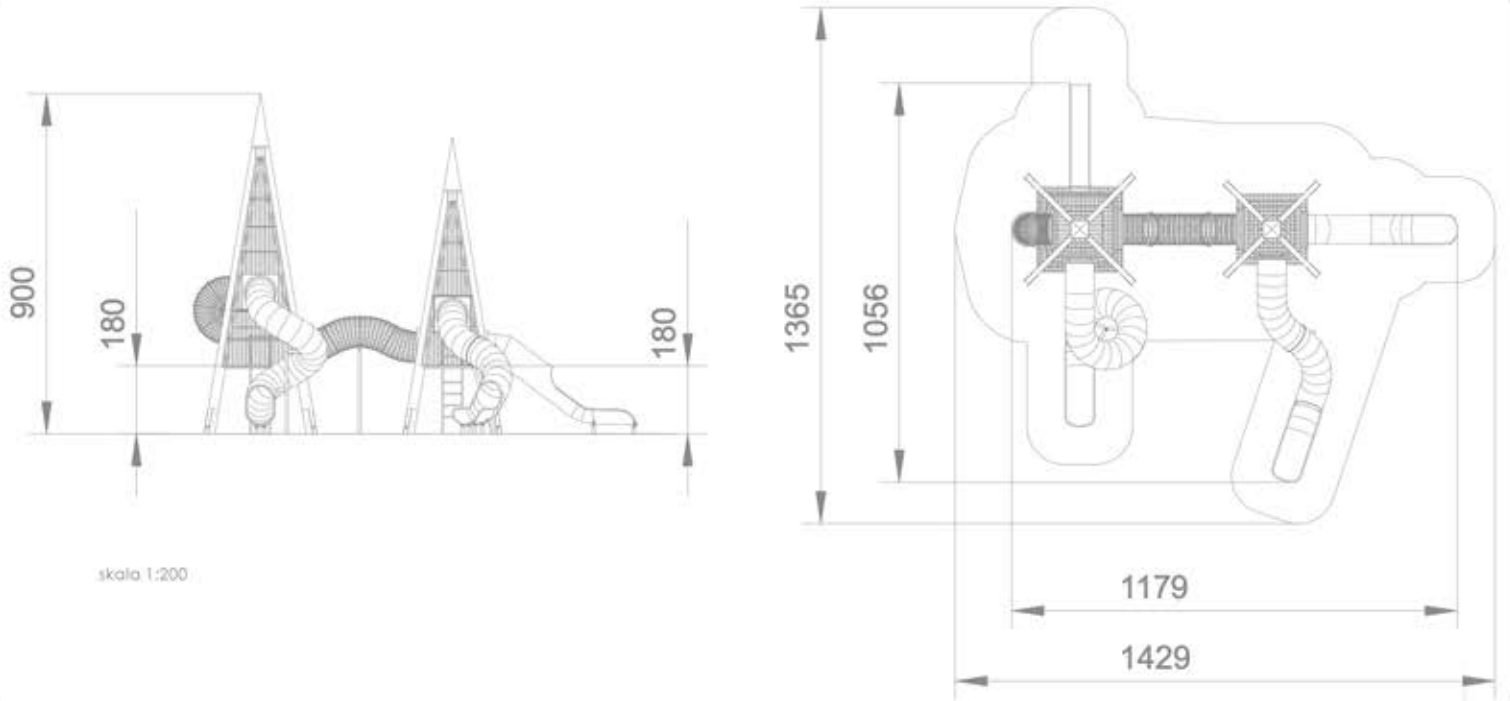

### INFORMATION ABOUT THE PRODUCT

Dimensions	1179 x 1056 cm
Safety zone	1429 x 1365 cm
Safety zone area	101.55 m <sup>2</sup>
Overall height	900 cm
Free fall height	189 cm
Amount of users	42
Product complies with EN 1176-1:2017-12	YES
Availability of spare parts	YES
Age range	3-12

According to EN 1176-1:2017-12 norm, the product requires applying a safety surface according to the product's free fall height.

1422

MEGA

**MATERIALS:**

**WOODEN CONSTRUCTION:** Conifer wood glued in layers with polyurethane glues. Wood parts processed in three-phased impregnation process. Anchors powder galvanized.

Solid construction made of stainless steel AISI 304.

**PANELS:** HDPE 15 MM

**PLATFORM:** STEEL SHEET GALVANIZED AND COVERED WITH POWDER COATING PAINT + 13 MM HPL

**ŚLIZG TUBOWY I OTWARTY ZE STALI NIERDZEWNEJ AISI304.**