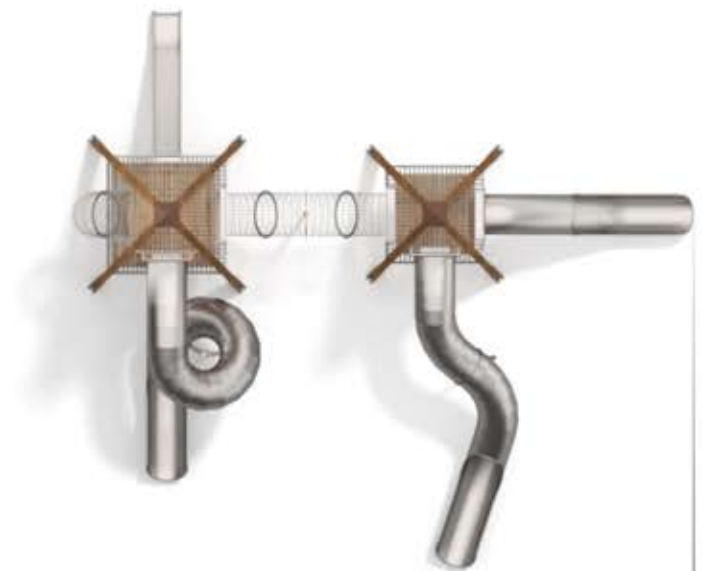

### INFORMATION ABOUT THE PRODUCT

Dimensions	1179 x 1056 cm
Safety zone	1429 x 1365 cm
Safety zone area	101.55 m <sup>2</sup>
Overall height	900 cm
Free fall height	189 cm
Amount of users	42
Product complies with EN 1176-1:2017-12	YES
Availability of spare parts	YES
Age range	3-12

According to EN 1176-1:2017-12 norm, the product requires applying a safety surface according to the product's free fall height.

1422

MEGA

**MATERIALS:**

**WOODEN CONSTRUCTION:** Conifer wood glued in layers with polyurethane glues. Wood parts processed in three-phased impregnation process. Anchors powder galvanized.

Solid construction made of stainless steel AISI 304.

**PANELS:** HDPE 15 MM

**PLATFORM:** STEEL SHEET GALVANIZED AND COVERED WITH POWDER COATING PAINT + 13 MM HPL

**ŚLIZG TUBOWY I OTWARTY ZE STALI NIERDZEWNEJ AISI304.**

**STRUCTURAL ELEMENTS:** made of black steel protected against corrosion by galvanizing and powder coating with polyester paint QUALICOAT attested.