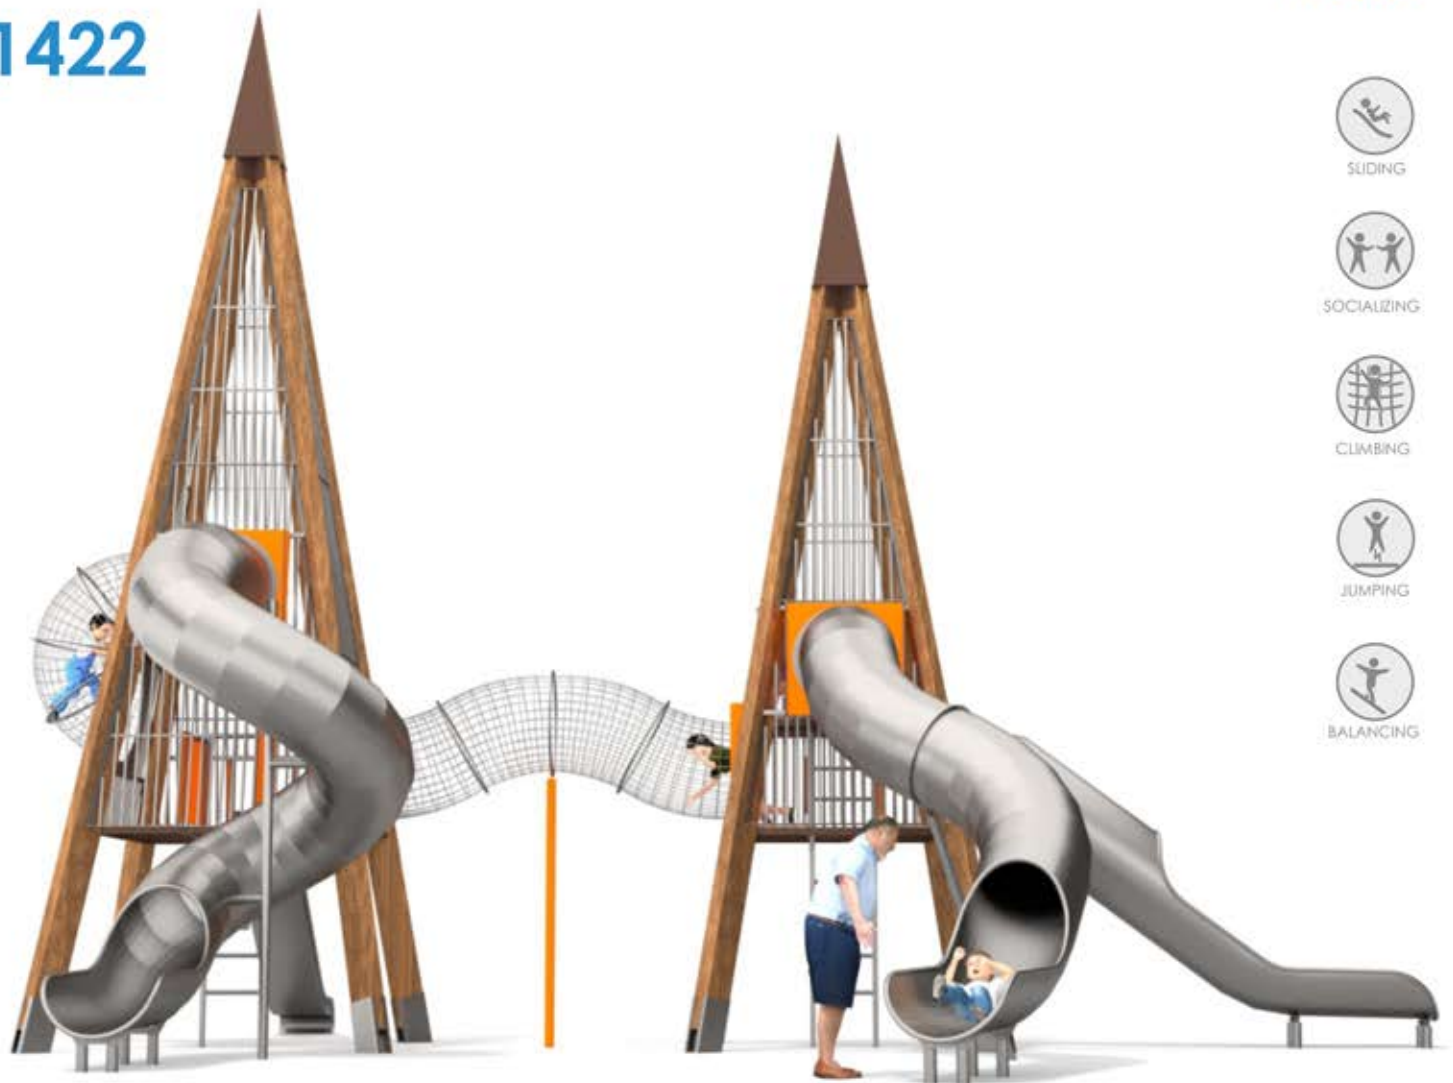

1422

MEGA

SLIDING

SOCIALIZING

CLIMBING

JUMPING

BALANCING

INFORMATION ABOUT THE PRODUCT

Dimensions	1179 x 1056 cm
Safety zone	1429 x 1365 cm
Safety zone area	101.55 m²
Overall height	900 cm
Free fall height	189 cm
Amount of users	42
Product complies with EN 1176-1:2017-12	YES
Availability of spare parts	YES
Age range	3-12

According to EN 1176-1:2017-12 norm, the product requires applying a safety surface according to the product's free fall height.