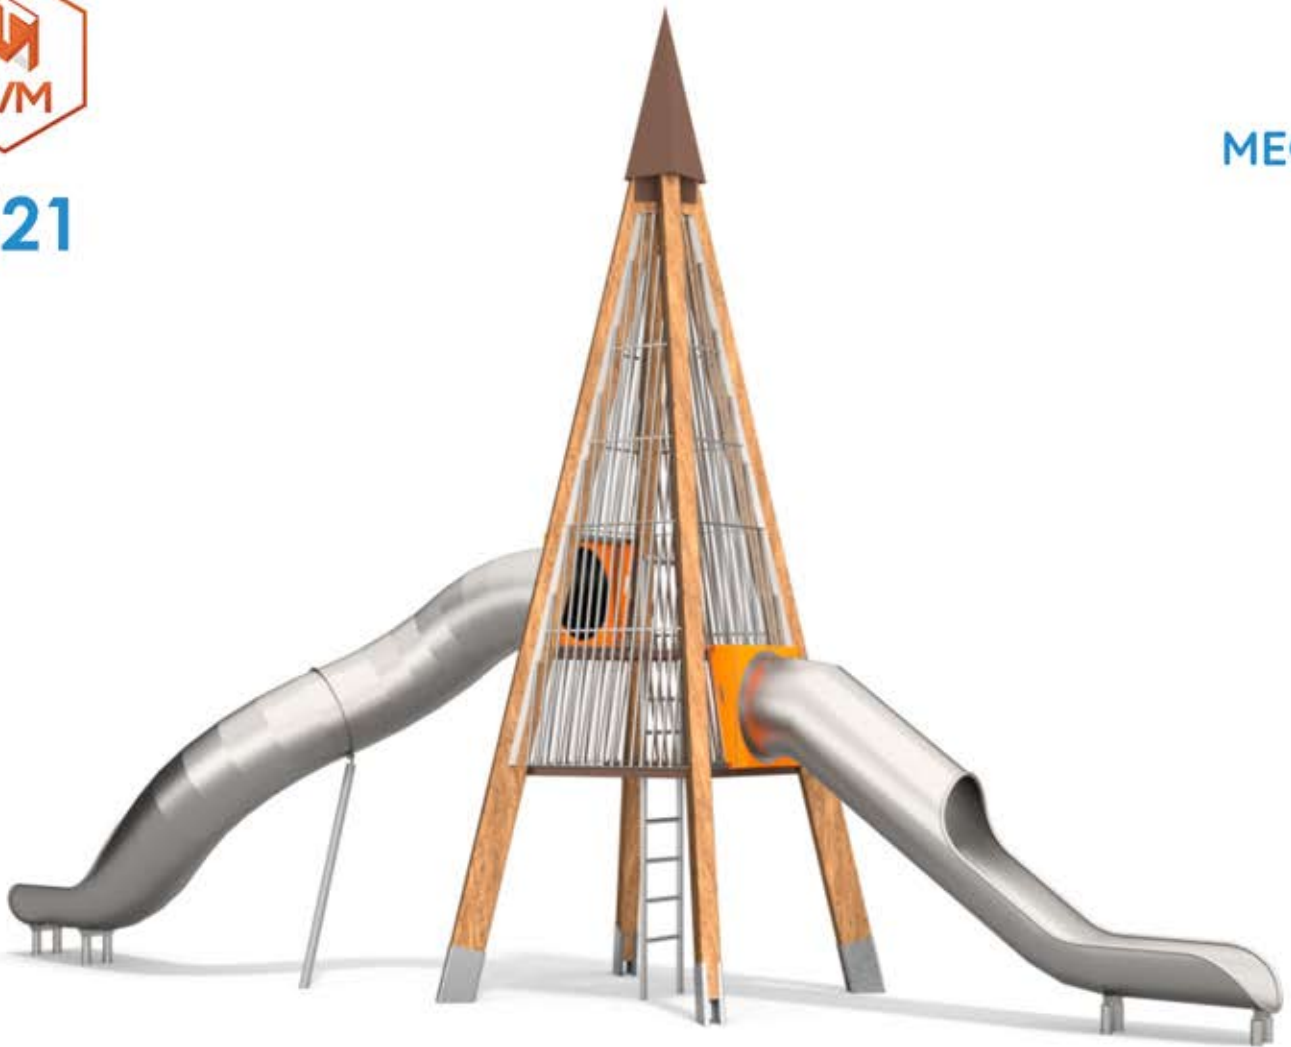

Dimensions	1160 x 288 cm
Safety zone	1369 x 561 cm
Safety zone area	52.53 m ²
Overall height	784 CM
Free fall height	180 cm
Amount of users	13
Product complies with EN 1176-1:2017-12	YES
Availability of spare parts	YES
Age range	3-12

According to EN 1176-1:2017-12 norm, the product requires applying a safety surface according to the product's free fall height.

MEGA

1421

skala 1:200

MATERIALS:

WOODEN CONSTRUCTION:
Conifer wood glued in layers with polyurethane glues. Wood parts processed in three-phased impregnation process. Anchors powder galvanized.

Solid construction made of stainless steel AISI 304.

PANELS:
HDPE 15 MM

PLATFORM:
STEEL SHEET GALVANIZED AND COVERED WITH POWDER COATING PAINT + 13 MM HPL

ŚLIZG TUBOWY I OTWARTY ZE STALI NIERDZEWNEJ AISI304.

STRUCTURAL ELEMENTS:
made of black steel protected against corrosion by galvanizing and powder coating with polyester paint! QUALICOAT attested.