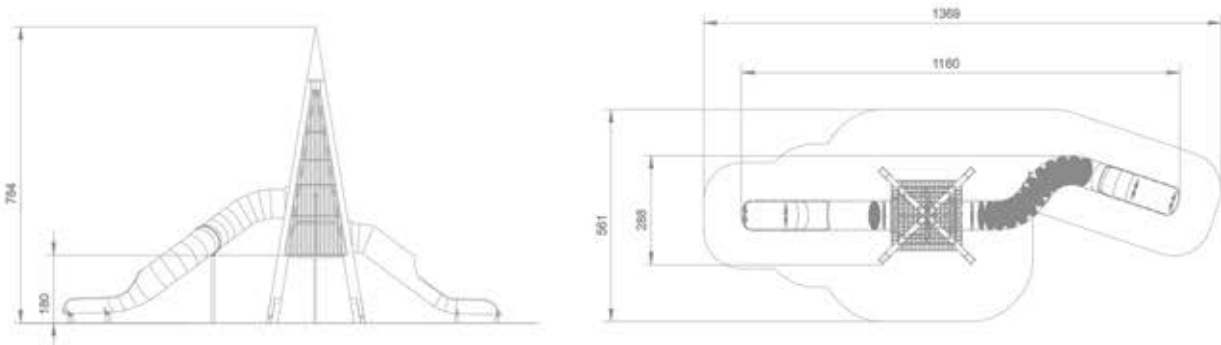

Dimensions	1160 x 288 cm
Safety zone	1369 x 561 cm
Safety zone area	52.53 m ²
Overall height	784 CM
Free fall height	180 cm
Amount of users	13
Product complies with EN 1176-1:2017-12	YES
Availability of spare parts	YES
Age range	3-12

According to EN 1176-1:2017-12 norm, the product requires applying a safety surface according to the product's free fall height.

MEGA

1421

skala 1:200

MATERIALS:

WOODEN CONSTRUCTION:
Conifer wood glued in layers with polyurethane glues. Wood parts processed in three-phased impregnation process. Anchors powder galvanized.

Solid construction made of stainless steel AISI 304.

PANELS:
HDPE 15 MM

PLATFORM:
STEEL SHEET GALVANIZED AND COVERED WITH POWDER COATING PAINT + 13 MM HPL

ŚLIZG TUBOWY I OTWARTY ZE STALI NIERDZEWNEJ AISI304.