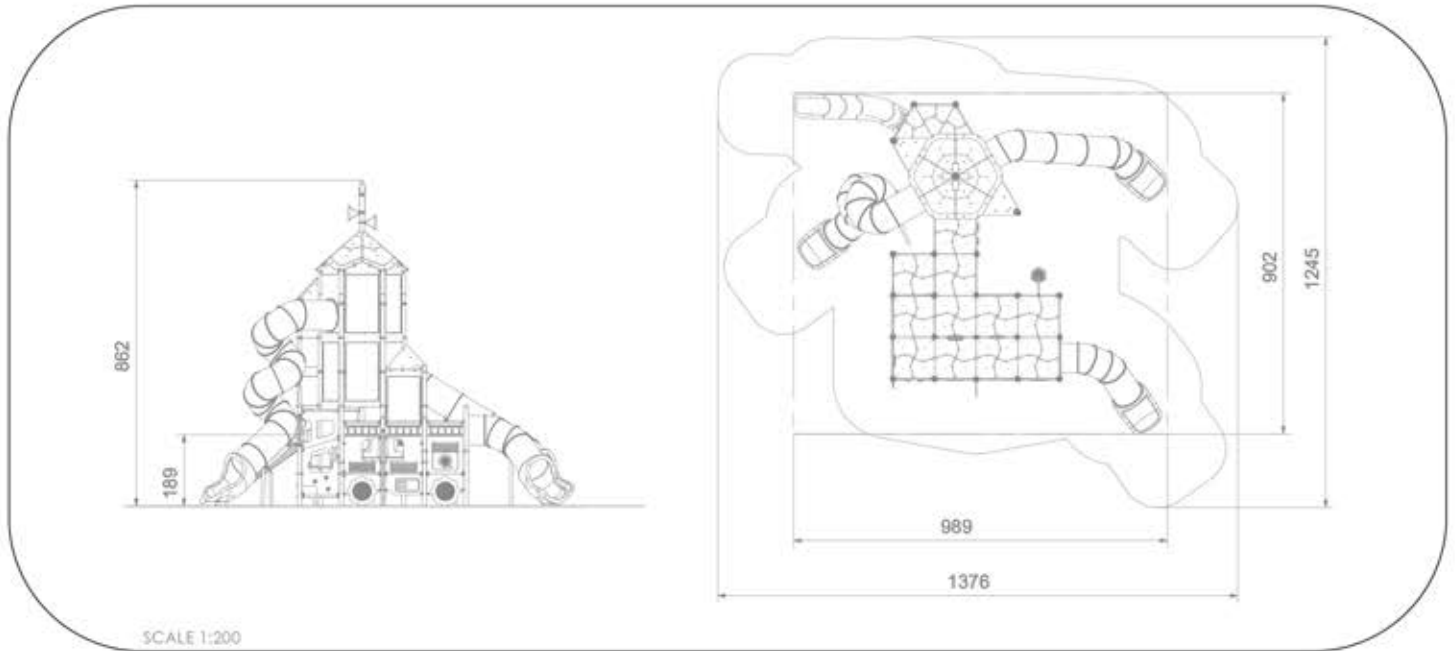

### INFORMATION ABOUT THE PRODUCT

Dimensions	989 x 902 cm
Safety zone	1376 x 1245 cm
Safety zone area	117.6 m <sup>2</sup>
Overall height	862 cm
Free fall height	189 cm
Amount of users	76
Product complies with EN 1176-1:2017-12	YES
Availability of spare parts	YES
Age range	3-12

According to EN 1176-1:2017-12 norm, the product requires applying a safety surface according to the product's free fall height.

MEGA

1402

SCALE 1:200

**MATERIALS:**

STEEL CONSTRUCTION: Ø114 PIPES, POWDER GALVANIZED AND COVERED IN POWDER COATING PAINT	PANELS: HDPE 15 MM	PLATFORM: STEEL SHEET GALVANIZED AND COVERED WITH POWDER COATING PAINT + HPL 6 MM	SLIDES ARE MADE USING ROTOMOULDING TECHNIQUE USING LDPE MATERIAL.	CLIMBING WALLS AND SIDES OF STAIRS: HPL 13 MM	SAFE WINDOWS: TRANSPARENT POLYCARBONATE	BARS AND FIREMAN'S POLES: STAINLESS STEEL AISI304