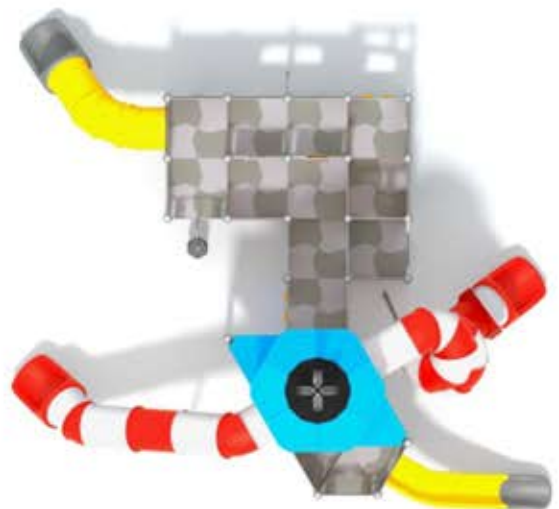

1402

MEGA

SLIDING

SOCIALIZING

CLIMBING

JUMPING

BALANCING

### INFORMATION ABOUT THE PRODUCT

Dimensions	989 x 902 cm
Safety zone	1376 x 1245 cm
Safety zone area	117.6 m <sup>2</sup>
Overall height	862 cm
Free fall height	189 cm
Amount of users	76
Product complies with EN 1176-1:2017-12	YES
Availability of spare parts	YES
Age range	3-12

According to EN 1176-1:2017-12 norm, the product requires applying a safety surface according to the product's free fall height.

MEGA

1402

SCALE 1:200

**MATERIALS:**

STEEL CONSTRUCTION: Ø114 PIPES, POWDER GALVANIZED AND COVERED IN POWDER COATING PAINT	PANELS: HDPE 15 MM	PLATFORM: STEEL SHEET GALVANIZED AND COVERED WITH POWDER COATING PAINT + HPL 6 MM	SLIDES ARE MADE USING ROTOMOULDING TECHNIQUE USING LDPE MATERIAL.	CLIMBING WALLS AND SIDES OF STAIRS: HPL 13 MM	SAFE WINDOWS: TRANSPARENT POLYCARBONATE	BARS AND FIREMAN'S POLES: STAINLESS STEEL AISI304