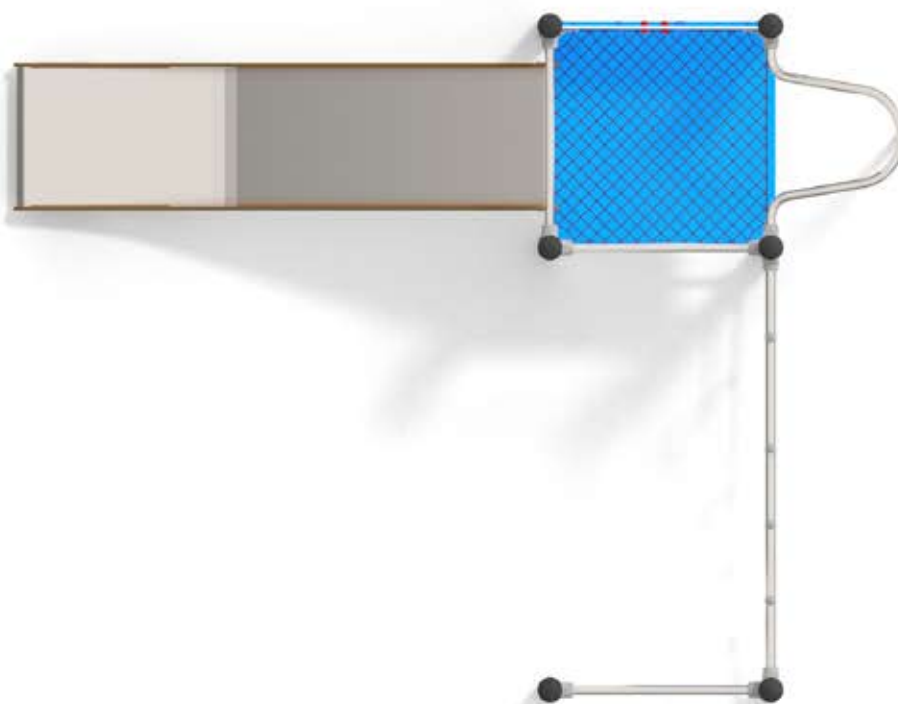

1122

CLIMBING

SLIDING

FUN

INTEGRATION

1122

## PRODUCT DESCRIPTION

Dimensions: 249 x 322 cm  
Impact area: 549 x 672 cm  
Overall Height: 266 cm  
Free Fall Height: 150 cm  
Availability of spare parts: YES  
Product compliant with EN 1176-2008: YES  
Age group: 3 - 12 years

You must pay attention to the direction of the location of the slide made of stainless steel. The steel part of the slide cannot be directed to the south because it may up (get very hot).